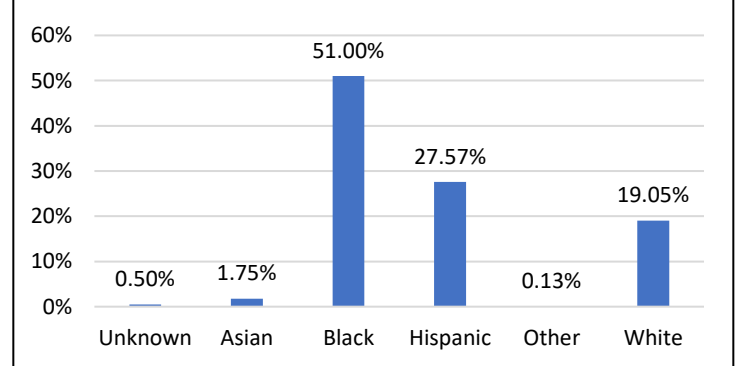

Pretrial Services Weekly Report

Electronic Monitoring Population Demographics 1/5/2024

Curfew Only population:	856
Bischof Law Only population:	729
Cases with Curfew and Bischof Law Supervision*	69

Curfew

Bischof Law

Race Distribution

Race Distribution

Age Distribution

Age Distribution

* 69 individuals are supervised under Curfew and Bischof Law. These individuals are reflected in both the Curfew and Bischof Law graphs