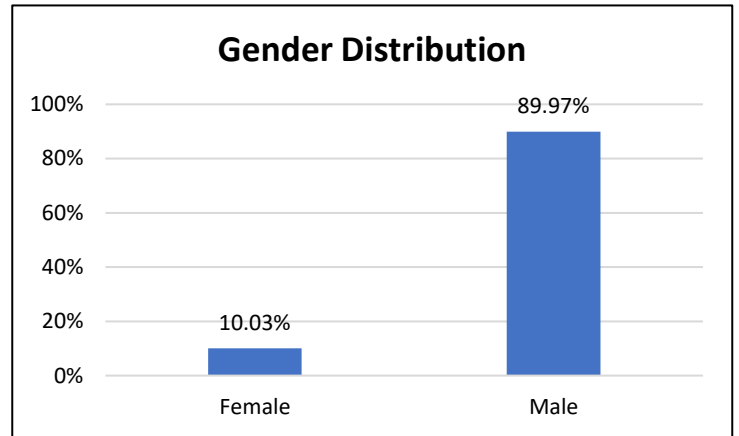

Pretrial Services Weekly Report

Electronic Monitoring Population Demographics 1/5/2024

Curfew Only population:	856
Bischof Law Only population:	729
Cases with Curfew and Bischof Law Supervision*	69

Curfew

Bischof Law

Race Distribution

Race Distribution

Age Distribution

Age Distribution

* 69 individuals are supervised under Curfew and Bischof Law. These individuals are reflected in both the Curfew and Bischof Law graphs