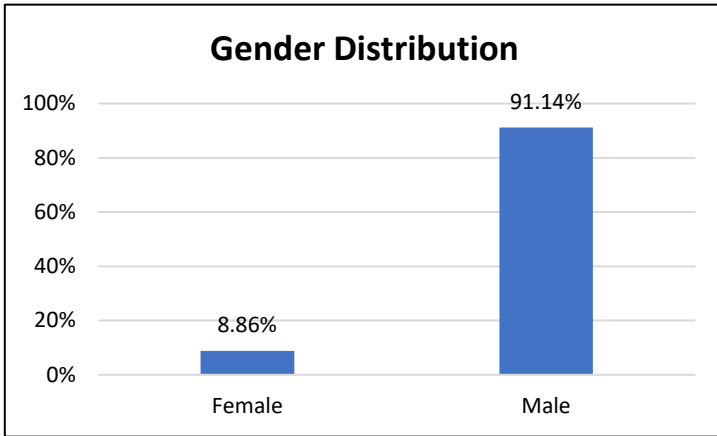

Pretrial Services Weekly Report

Electronic Monitoring Population Demographics 1/5/2024

Curfew Only population:	856
Bischof Law Only population:	729
Cases with Curfew and Bischof Law Supervision*	69

Curfew

Bischof Law

Race Distribution

Race Distribution

Age Distribution

Age Distribution

* 69 individuals are supervised under Curfew and Bischof Law. These individuals are reflected in both the Curfew and Bischof Law graphs