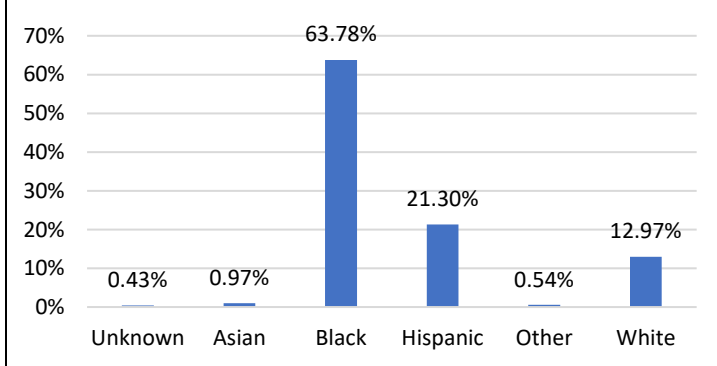

Pretrial Services Weekly Report

Electronic Monitoring Population Demographics 1/5/2024

Curfew Only population:	856
Bischof Law Only population:	729
Cases with Curfew and Bischof Law Supervision*	69

Curfew

Bischof Law

Race Distribution

Race Distribution

Age Distribution

Age Distribution

* 69 individuals are supervised under Curfew and Bischof Law. These individuals are reflected in both the Curfew and Bischof Law graphs