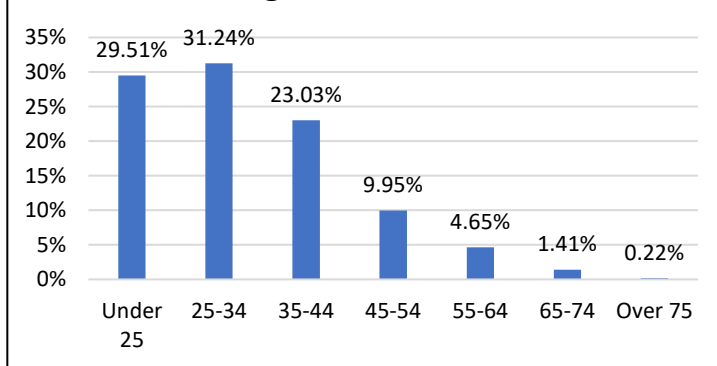

Pretrial Services Weekly Report

Electronic Monitoring Population Demographics 1/5/2024

Curfew Only population:	856
Bischof Law Only population:	729
Cases with Curfew and Bischof Law Supervision*	69

Curfew

Bischof Law

Race Distribution

Race Distribution

Age Distribution

Age Distribution

* 69 individuals are supervised under Curfew and Bischof Law. These individuals are reflected in both the Curfew and Bischof Law graphs