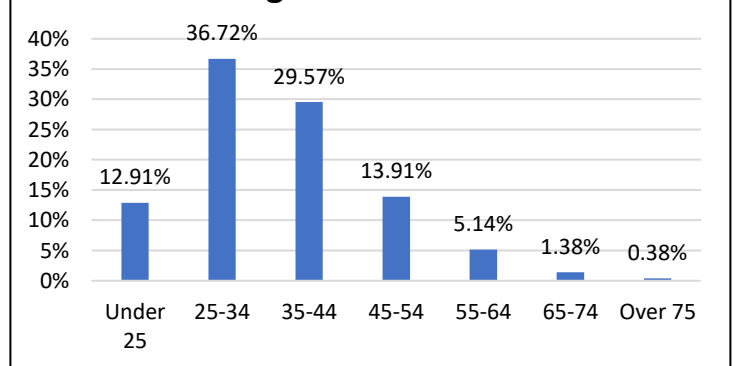

Pretrial Services Weekly Report

Electronic Monitoring Population Demographics 1/5/2024

Curfew Only population:	856
Bischof Law Only population:	729
Cases with Curfew and Bischof Law Supervision*	69

Curfew

Bischof Law

Race Distribution

Race Distribution

Age Distribution

Age Distribution

* 69 individuals are supervised under Curfew and Bischof Law. These individuals are reflected in both the Curfew and Bischof Law graphs